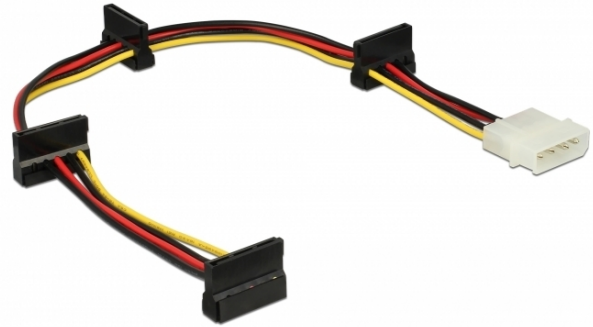

# Delock Cable Power Molex 4 pin plug > 4 x SATA 15 pin receptacle 40 cm

## Description

This power cable can be connected to 4 SATA devices and supplies power via one Molex 4 pin port of a power supply.

40 cm

## Specification

- Power connector for 4 x SATA devices
- Connector:  
1 x Molex 4 pin plug >  
4 x SATA 15 pin receptacle
- Cable gauge: 18 AWG
- Cable colour: multicolour
- Length incl. connector: ca. 40 cm

## Images

Interface	
Connector 1:	1 x 4 pin power connector male
Connector 2:	4 x SATA 15 pin receptacle
Physical characteristics	
Cable colour:	multi colored
Conductor gauge:	18 AWG
Length:	40 cm