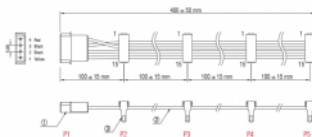

## Description

This power cable can be connected to 4 SATA devices and supplies power via one Molex 4 pin port of a power supply.

40 cm

## Specification

- Power connector for 4 x SATA devices
- Connector:  
1 x Molex 4 pin plug >  
4 x SATA 15 pin receptacle
- Cable gauge: 18 AWG
- Cable colour: multicolour
- Length incl. connector: ca. 40 cm

## Images

Interface	
Connector 1:	1 x 4 pin power connector male
Connector 2:	4 x SATA 15 pin receptacle
Physical characteristics	
Cable colour:	multi colored
Conductor gauge:	18 AWG
Length:	40 cm