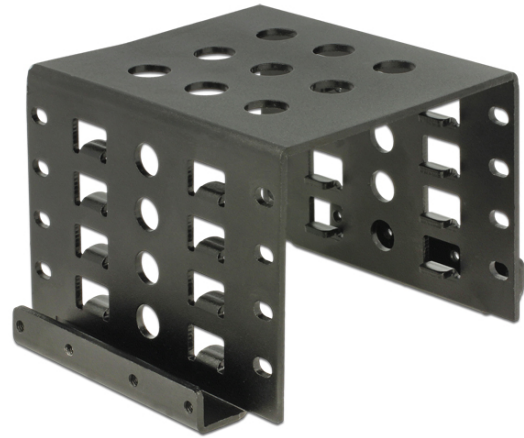

Delock Installation frame 4 x 2.5" to 3.5" black

Description

With this installation frame by Delock up to four 2.5" drives, such as SSD or HDD, can be mounted in a 3.5" drive bay of a PC.

Specification

- For installation into a 3.5" bay
- For 4 x 2.5" devices
- Horizontal mounting holes
- Material: metal
- Colour: black
- Dimensions (LxWxH): ca. 101.6 x 87 x 65 mm

System requirements

- A free 3.5" bay

Package content

- Installation frame
- 20 x screws M3

Item no. 18271

EAN: 4043619182718

Country of origin: China

Package: Retail Box

Images

General	
Form factor:	3.5"
Physical characteristics	
Material:	Aluminium
Length:	87 mm
Width:	101.6 mm
Height:	65 mm
Colour:	black