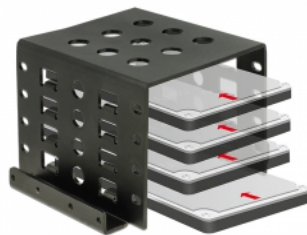

Delock Installation frame 4 x 2.5" to 3.5" black

Description

With this installation frame by Delock up to four 2.5" drives, such as SSD or HDD, can be mounted in a 3.5" drive bay of a PC.

Specification

- For installation into a 3.5" bay
- For 4 x 2.5" devices
- Horizontal mounting holes
- Material: metal
- Colour: black
- Dimensions (LxWxH): ca. 101.6 x 87 x 65 mm

System requirements

- A free 3.5" bay

Package content

- Installation frame
- 20 x screws M3

Item no. 18271

EAN: 4043619182718

Country of origin: China

Package: Retail Box

Images

General	
Form factor:	3.5"
Physical characteristics	
Material:	Aluminium
Length:	87 mm
Width:	101.6 mm
Height:	65 mm
Colour:	black