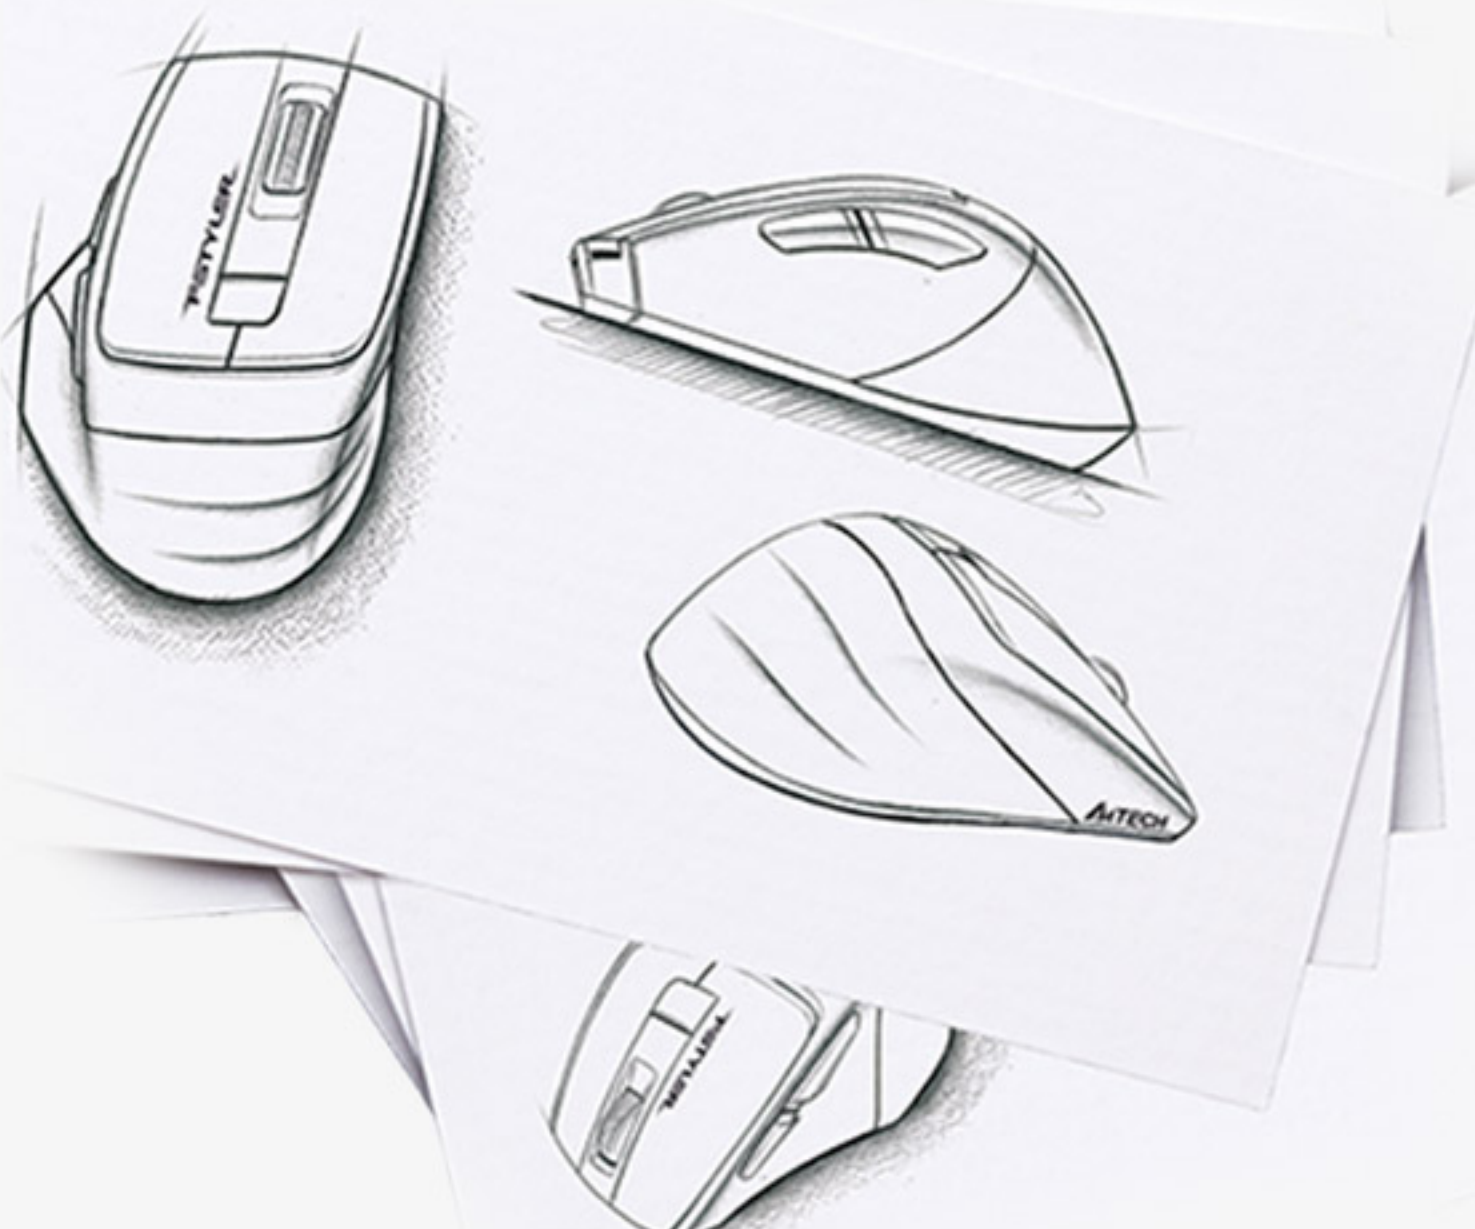

POWER ON/OFF SWITCH

Switch button on the back makes the mouse to perfect on-the-go companion.