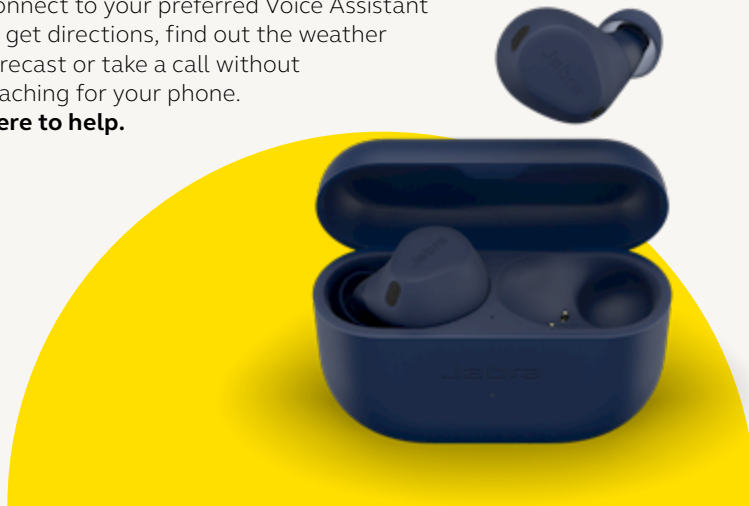

HANDS-FREE VOICE ASSISTANCE

Need to plot your running route on the move? Connect to your preferred Voice Assistant to get directions, find out the weather forecast or take a call without reaching for your phone. **Here to help.**