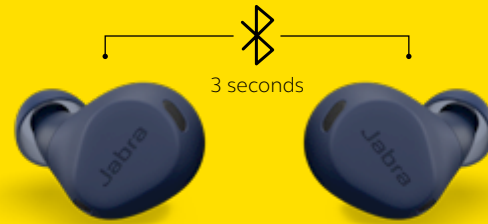

HOW TO PAIR

Push the buttons on both earbuds for 3 seconds. Then, go to the Bluetooth menu of your phone to connect your earbuds, or with Fast Pair, your Android™ phone will automatically detect and pair to the earbuds in a single tap.