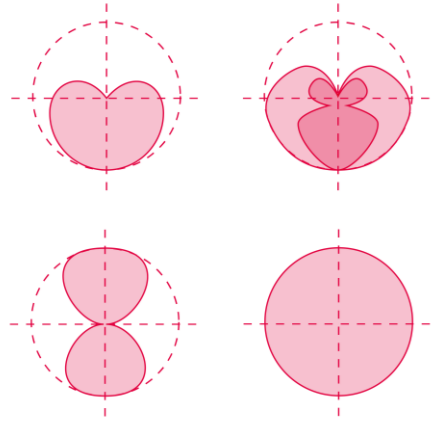

FOUR POLAR PATTERNS

Switch between cardioid, omnidirectional, bidirectional and stereo modes at the touch of a button

RGB LIGHTING

Color accents are provided by choosing different RGB color effects or single colors (incl. matching control colors) at the touch of a button