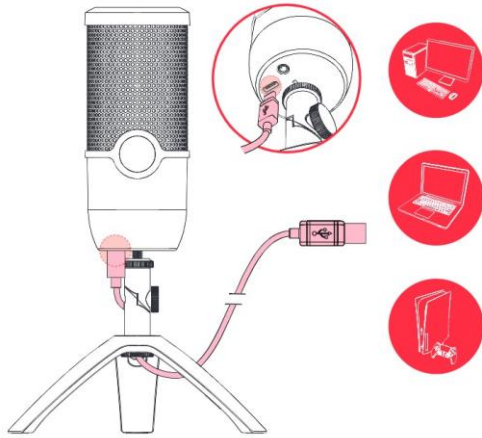

USB MICROPHONE

The condenser microphone has an integrated analog-to-digital converter

MORE FEATURES

All about the product

HEADPHONE JACK

Connect headphones to the microphone easily

VOLUME CONTROL

Located on the back with a design based on the CHERRY mouse wheel, it retain control over the sound of the recordings

TOUCH MUTE

To avoid accidental recording, all it takes is a touch on the top and the microphone is muted – the LED indicator lights up red

MORE FEATURES

All about the product

COMPATIBILITY

Compatible with
PC, Mac, PS4 or PS5
(Plug & Play via USB cable)