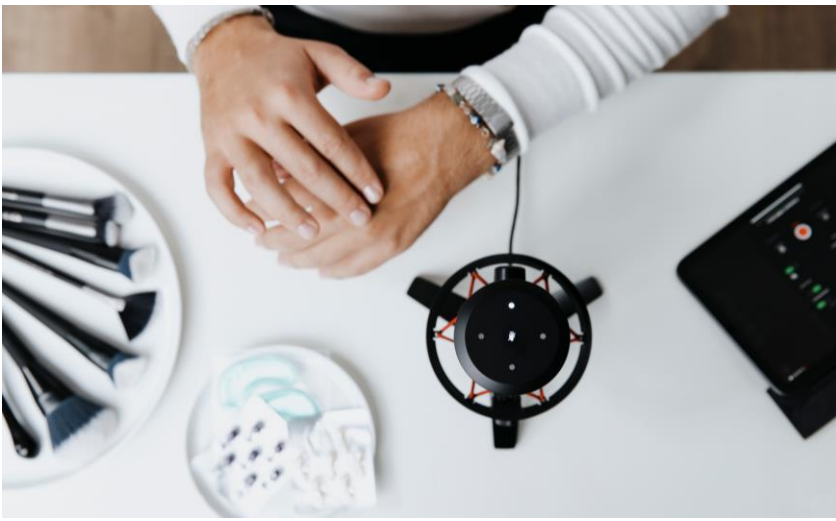

LIFESTYLE PICTURES

The perfect shots – in real life

[Link to collection link](#)