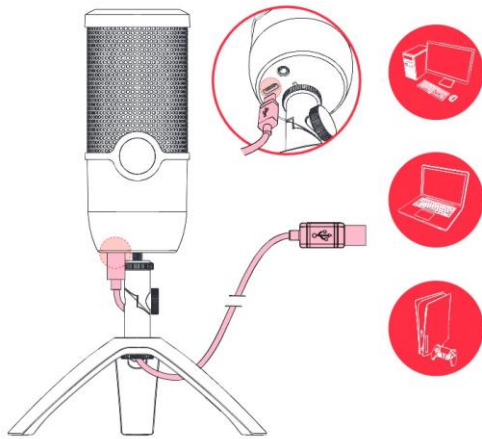

MORE FEATURES

All about the product

COMPATIBILITY

Compatible with
PC, Mac, PS4 or PS5
(Plug & Play via USB cable)