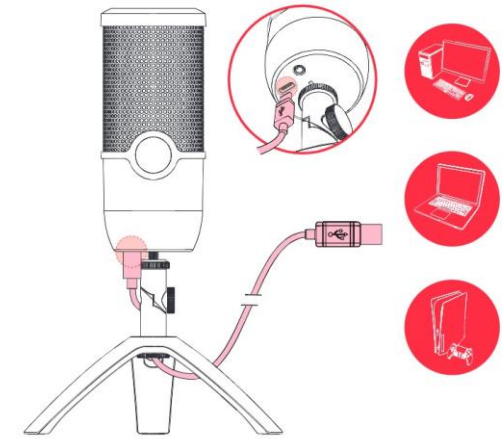

COMPATIBILITY

Compatible with PC, Mac, PS4 or PS5 (Plug & Play via USB cable)