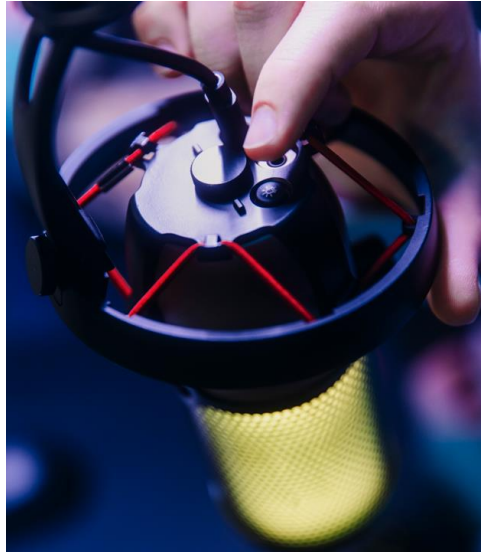

LIFESTYLE PICTURES

The perfect shots – in real life

[Link to collection link](#)