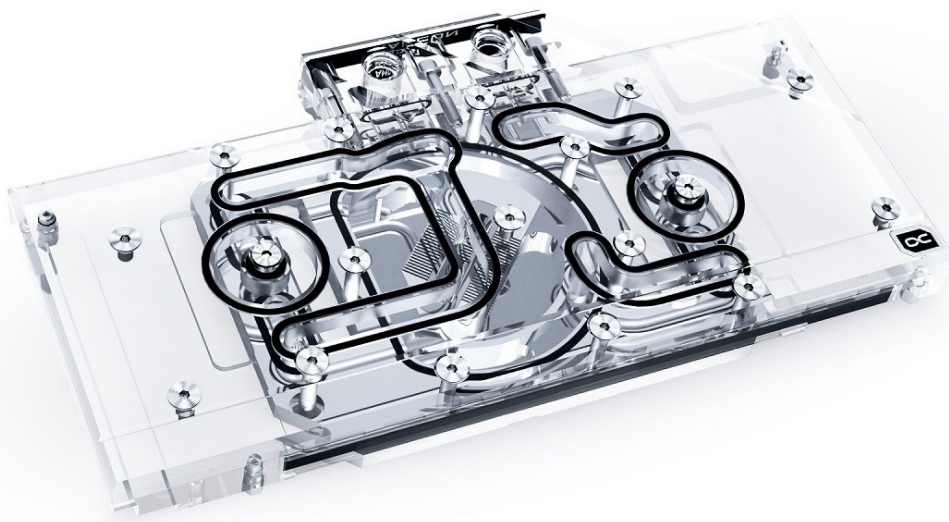

Alphacool article number: 11965

Aquatuning article number: 1021671

The Alphacool Eisblock Aurora Acryl for the Radeon RX 6700XT in Reference Layout offers not only an outstanding cooling performance but also an extensive Digital RGB LED lighting. The fullcover cooler cools not only the GPU but also all important components such as voltage converters and the graphics memory directly with water.

Eisblock Aurora Acryl GPX-A

- Fullcover water block
- Nickel plated copper cooler
- Adressable Digital RGB LEDs

Compatibility

Compatibility	- AMD Radeon RX 6700 XT Reference - ASRock Radeon RX 6700 XT, 12GB GDDR6, HDMI, 3x DP - GIGABYTE Radeon RX 6700 XT 12G, 12GB GDDR6, HDMI, 3x DP (GV-R67XT-12GD-B) - MSI Radeon RX 6700 XT 12G, 12GB GDDR6, HDMI, 3x DP - PowerColor Radeon RX 6700 XT, 12GB GDDR6, HDMI, 3x DP (AXRX 6700XT 12GBD6-M3DH) - Sapphire Nitro+ Radeon RX 6700 XT, 12GB GDDR6, HDMI, 3x DP (11306-01-20G)

We assume no responsibility for any typing errors.