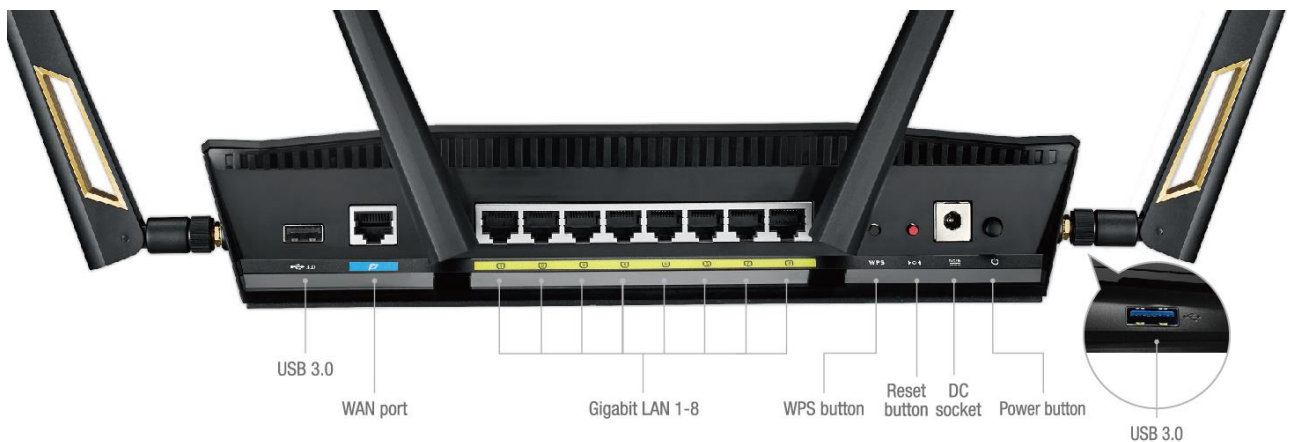

AiCloud

Your World on Demand.

AiCloud keeps you connected to your data wherever you are. Access, share and stream all your photos, videos and files from your router on any internet-connected desktop, notebook or mobile device.

ASUS Router App

Control Your Network Anywhere.

ASUS Router App is built from the ground-up to be both intuitive and robust, allowing you to setup your router, manage network traffic, diagnose connection issues and even update firmware, all without needing to boot up a PC.

What's Inside the Box

- RT-AX88U Router
- RJ-45 cable
- Power adapter
- Warranty card
- Quick start guide

Specifications

- Wireless Type : 802.11 ax/ac/n/g/a/b
- Wireless Speed : 2.4GHz up to 1148 Mbps / 5GHz up to 4804Mbps
- Wired Connectivity : 8x LAN, 1x WAN Gigabit Ethernet ports
- USB Ports : 2 x USB 3.0(USB 3.1 Gen 1)

Official Site

Connectivity