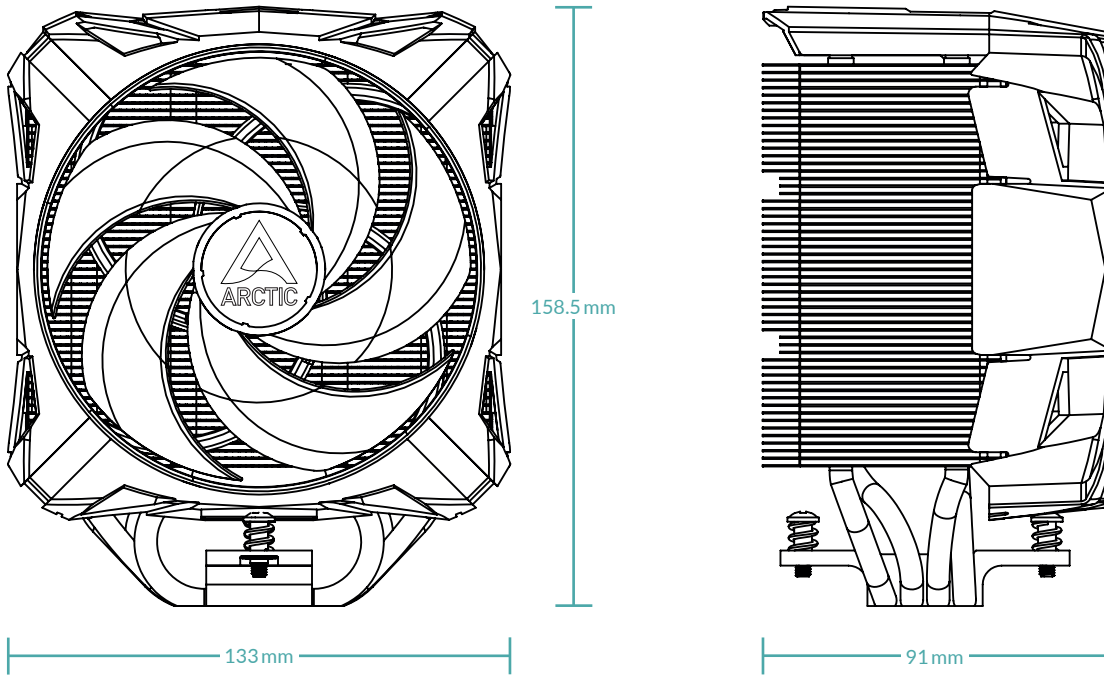

Freezer i35 A-RGB

Tower CPU Cooler for Intel with A-RGB

All materials are compatible with RoHS requirements

Product Information

Manual