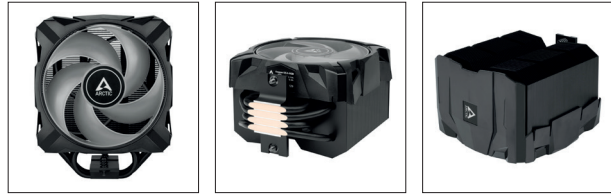

# Freezer i35 A-RGB

Tower CPU Cooler for Intel with A-RGB

## General Specifications

Compatibility	Intel® 1700, 1200, 115X
Heatsink	Single Tower
TIM	MX-5 (0.8g)
Noise Level	0.35 Sone
Dimensions	133 (W) x 91 (L) x 158.5 (H) mm
Weight	746 g