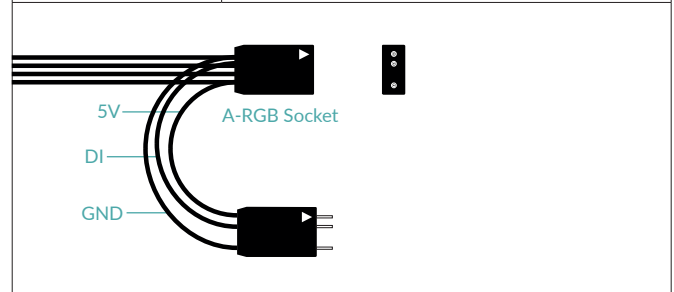

## Heatsink Specifications

Number of Heatpipes	4
Heatpipe Diameter	6 mm
Number of Fins	54
Fin Thickness	0.4 mm
Fin Material	Aluminum

## Fan Specifications

Speed	200-1700 rpm
Fan Diameter	112 mm
Fan Dimensions	133 (W) x 91 (L) x 135 (H) mm
Speed Control	Pulse Width Modulation - PWM
Connector	4-Pin Connector
Bearing	Fluid Dynamic Bearing
Current/ Voltage	0.12 A/12 V
Cable	200 mm fan cable, black

## RGB Specifications

LEDs	12 A-RGB LEDs
Connector	3-Pin 5V-DI-GND Connector
Current / Voltage	0.4 A/5 V
Cable	450 mm cable with 80 mm sharing cable, black