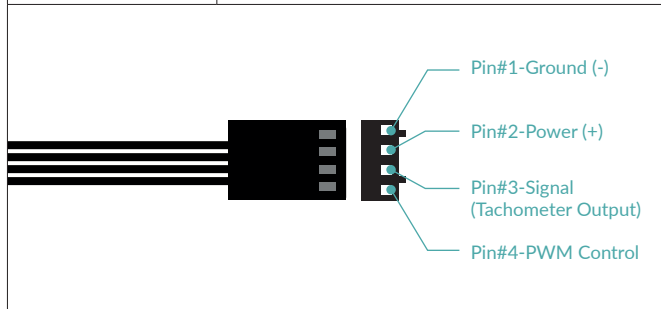

## General Specifications

Compatibility	Intel® 1700, 1200, 115X
Heatsink	Single Tower
TIM	MX-5 (0.8g)
Noise Level	0.35 Sone
Dimensions	133 (W) x 91 (L) x 158.5 (H) mm
Weight	746 g

## Heatsink Specifications

Number of Heatpipes	4
Heatpipe Diameter	6 mm
Number of Fins	54
Fin Thickness	0.4 mm
Fin Material	Aluminum

## Fan Specifications

Speed	200-1700 rpm
Fan Diameter	112 mm
Fan Dimensions	133 (W) x 91 (L) x 135 (H) mm
Speed Control	Pulse Width Modulation - PWM
Connector	4-Pin Connector
Bearing	Fluid Dynamic Bearing
Current/ Voltage	0.12 A/12 V
Cable	200 mm fan cable, black

## RGB Specifications

LEDs	12 A-RGB LEDs
Connector	3-Pin 5V-DI-GND Connector
Current / Voltage	0.4 A/5 V
Cable	450 mm cable with 80 mm sharing cable, black