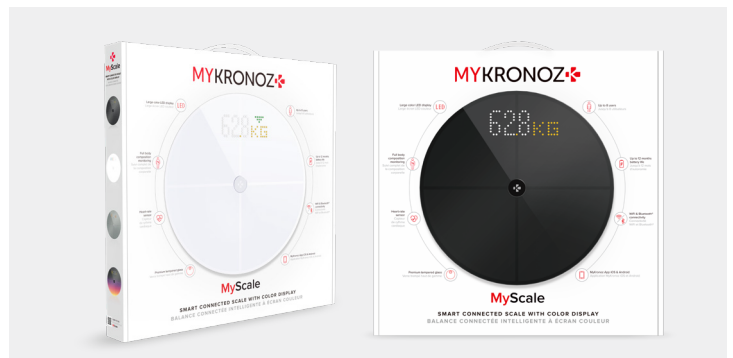

A WIDE RANGE OF SCREENS TO CHOOSE FROM

Weight (Kg, Lb)

User name

BMI

Muscle Mass

Bone Mass

Body Fat

Body Water

Heart Rate

Weather

MYKRONOZ MOBILE APP

PACKAGING RETAIL

WIRELESS SYNCHRONIZATION
Data syncs wirelessly via WiFi*

SYSTEM REQUIREMENTS
Compatible with iPhone 4s and higher with iOS 9+ and select devices running Android 6.0+

TECH SPECS

DIMENSIONS	ø34 x 2,6 cm / ø 13.4 x 0.8 inches	GRADUATION	100 g / 0.2lb
WEIGHT	2,1 kg / 4.63lb	BATTERY TYPE	Li-ion 3000 mAh
MATERIAL	Tempered glass, ABS bottom housing	BATTERY LIFE	Up to 12 months
DISPLAY	LED color display	POWER SUPPLY	Rechargeable battery by USB-C cable
DISPLAY SIZE	5,6"	CONNECTIVITY	WiFi 2,4 GHz - Bluetooth® 4.0
SENSOR	4 weight sensors	IN THE BOX	USB-C cable - Quick start guide
UNITS	Kg / Lb	SYSTEM REQUIREMENTS	iOS 9.0 or higher, Android 6.0 or higher
WEIGHT RANGE	5 to 180 kg / 9 -> 396lb	INTERNATIONAL WARRANTY	1 year