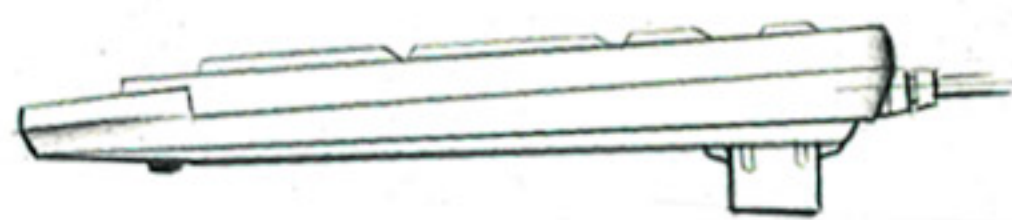

Anti-Slippery Side

Dust-Resistant Wheel

DRAIN HOLES DESIGN

The drain holes are designed to prevent the keyboard from liquid spill off.

ANTI-SLIPPERY SIDE

Anti-slippery belt design provides with an enhanced grip to ergonomic and comfort fit.

SYMMETRIC FIT

Symmetric design allows it to fit both right and left hands.

MULTIMEDIA HOT KEYS ACCESS

One touch to access 12 multimedia & internet functions with FN+ F1 to F12.

ULTRA SLEEK & THIN

Simple & Clean Look