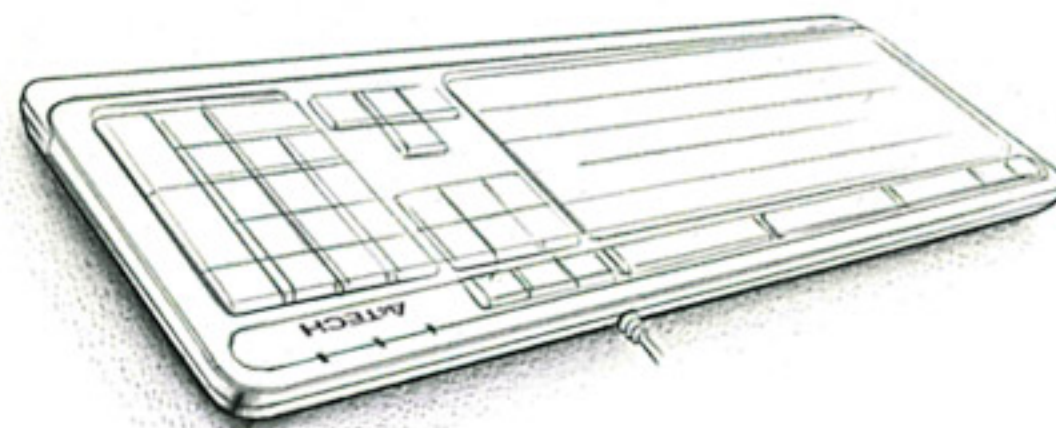

Anti-Slippery Side

Dust-Resistant Wheel

DRAIN HOLES DESIGN

The drain holes are designed to prevent the keyboard from liquid spill off.

ANTI-SLIPPERY SIDE

Anti-slippery belt design provides with an enhanced grip to ergonomic and comfort fit.

SYMMETRIC FIT

Symmetric design allows it to fit both right and left hands.

MULTIMEDIA HOT KEYS ACCESS

One touch to access 12 multimedia & internet functions with FN+ F1 to F12.

ULTRA SLEEK & THIN

Simple & Clean Look