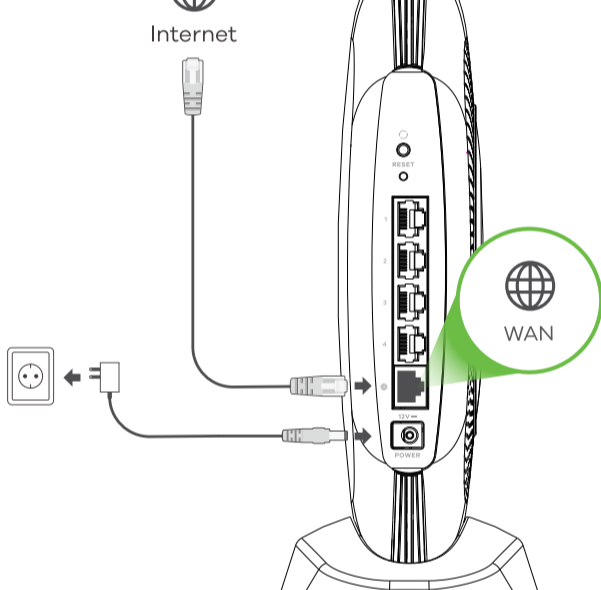

SCR 50AXE

Secure Cloud-managed Router with
AXE5400 Tri-Band WiFi 6E

Quick Start Guide

Video Tutorial

[Onboarding Zyxel SCR 50AXE to Cloud with Nebula App](#)

Package Contents

SCR 50AXE

Power Adapter

Ethernet Cable

Hardware Installation

Download Nebula Mobile App

Get started with the Nebula Mobile App

Support Information

EU

📧 <https://support.zyxel.eu>

USA